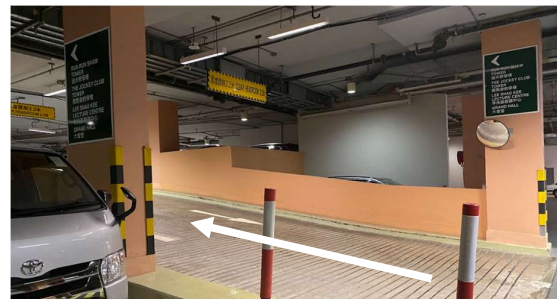

4. Take the escalator up to LG1.

5. Take one more escalator up to LG.

6. In front of you is the Grand Hall foyer.

7. Sign-in counters will be at the two sides of the glass doors

By Taxi/ Car

Destination: HKU Centennial Campus Carpark (LG1) → Grand Hall (LG)

1. Coming from Bonham Road, turn left to enter through the West Gate.

2. Turn right immediately.

3. Go up the ramp.

4. Continue with the climb until you see a roundabout.

5. Take the first exit at the roundabout. Enter the carpark.

6. Pass LG2.

7. Turn left to get to LG1. Almost there.

8. Look for the sign Run Run Show Tower on your left. Please alight here.