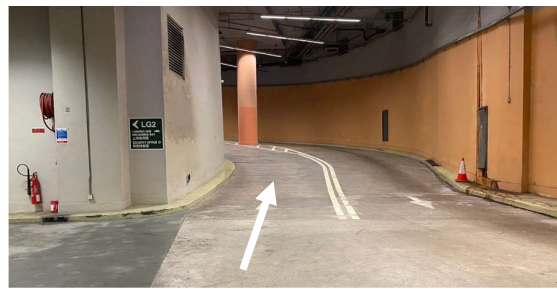

4. Take the escalator up to LG1.

5. Take one more escalator up to LG.

6. In front of you is the Grand Hall foyer.

7. Sign-in counters will be at the two sides of the glass doors

By Taxi/ Car

Destination: HKU Centennial Campus Carpark (LG1) → Grand Hall (LG)

1. Coming from Bonham Road, turn left to enter through the West Gate.

2. Turn right immediately.

3. Go up the ramp.

4. Continue with the climb until you see a roundabout.

5. Take the first exit at the roundabout. Enter the carpark.

6. Pass LG2.

7. Turn left to get to LG1. Almost there.

8. Look for the sign Run Run Show Tower on your left. Please alight here.