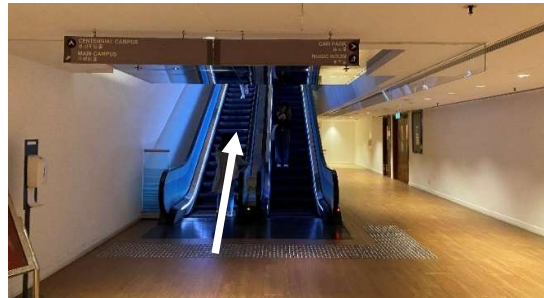

Directions

By MTR

1. Arrive at HKU MTR station.
Look for Exit C1, and take a lift to G.

2. Turn right when you step out of the lift, and get on the escalator.

3. Cross the footbridge, and take the escalator behind the glass door.

4. Take the escalator up to LG1.

5. Take one more escalator up to LG.

6. In front of you is the Grand Hall foyer.

7. Sign-in counters will be at the two sides of the glass doors

By Taxi/ Car

Destination: HKU Centennial Campus Carpark (LG1) → Grand Hall (LG)

6. Pass LG2.

7. Turn left to get to LG1. Almost there.

8. Look for the sign Run Run Show Tower on your left. Please alight here.