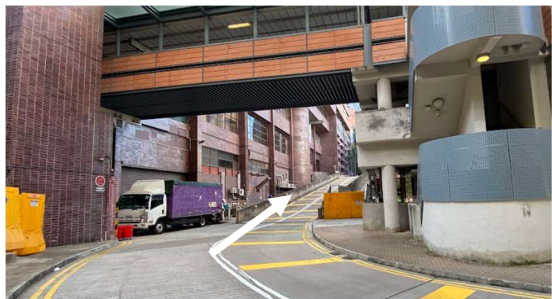

Directions

By MTR

1. Arrive at HKU MTR station.
Look for Exit C1, and take a lift to G.

2. Turn right when you step out of the lift, and get on the escalator.

3. Cross the footbridge, and take the escalator behind the glass door.

4. Take the escalator up to LG1.

5. Take one more escalator up to LG.

6. In front of you is the Grand Hall foyer.

7. Sign-in counters will be at the two sides of the glass doors

By Taxi/ Car

Destination: HKU Centennial Campus Carpark (LG1) → Grand Hall (LG)

1. Coming from Bonham Road, turn left to enter through the West Gate.

2. Turn right immediately.

3. Go up the ramp.

4. Continue with the climb until you see a roundabout.

5. Take the first exit at the roundabout. Enter the carpark.

6. Pass LG2.

7. Turn left to get to LG1. Almost there.

8. Look for the sign Run Run Show Tower on your left. Please alight here.