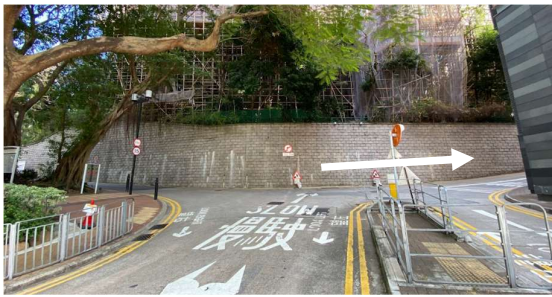

Directions

By MTR

1. Arrive at HKU MTR station.
Look for Exit C1, and take a lift to G.

2. Turn right when you step out of the lift, and get on the escalator.

3. Cross the footbridge, and take the escalator behind the glass door.

4. Take the escalator up to LG1.

5. Take one more escalator up to LG.

6. In front of you is the Grand Hall foyer.

7. Sign-in counters will be at the two sides of the glass doors

By Taxi/ Car

Destination: HKU Centennial Campus Carpark (LG1) → Grand Hall (LG)

1. Coming from Bonham Road, turn left to enter through the West Gate.

2. Turn right immediately.

3. Go up the ramp.

4. Continue with the climb until you see a roundabout.

5. Take the first exit at the roundabout. Enter the carpark.

6. Pass LG2.

7. Turn left to get to LG1. Almost there.

8. Look for the sign Run Run Show Tower on your left. Please alight here.