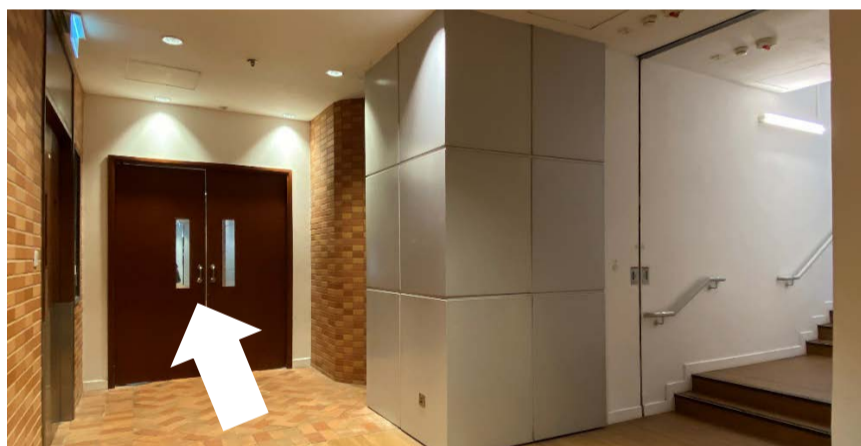

Direction HKU MTR Station to CPD-2.58

1. Arrive at HKU MTR station. Look for MTR Exit C1, and take the lift to G.

6. Walk across the foyer.

2. Turn right when you step out of the lift, and get on the escalator.

7. Turn left and find the Jockey Club Tower lift lobby on your right. Go to 2/F.

3. Cross the bridge and take the escalator behind the glass door.

8. Turn left and push through the fire-doors.

4. Take the escalator up.

9. Walk straight ahead and you will see CPD-2.58 (Mok Sau King Lecture Hall).

5. Take one more escalator up.