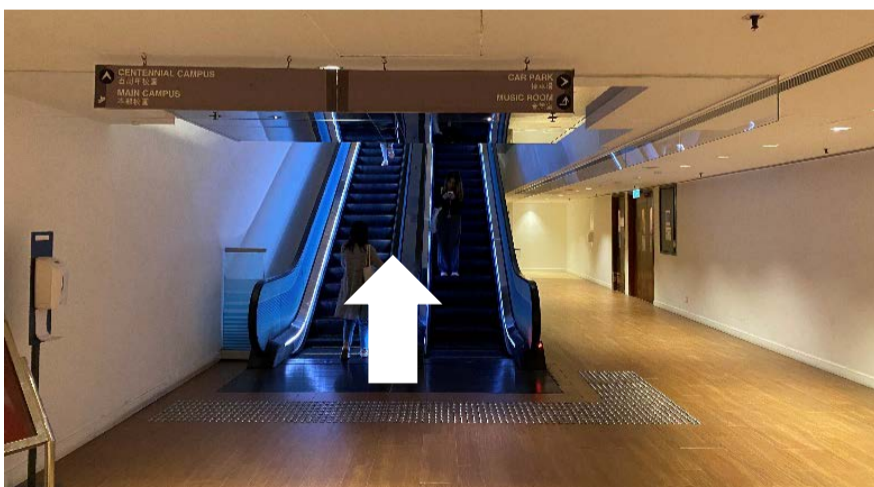

7. Turn left and find the Jockey Club Tower lift lobby on your right. Go to 2/F.

3. Cross the bridge and take the escalator behind the glass door.

8. Turn left and push through the fire-doors.

4. Take the escalator up.

9. Walk straight ahead and you will see CPD-2.58 (Mok Sau King Lecture Hall).

5. Take one more escalator up.