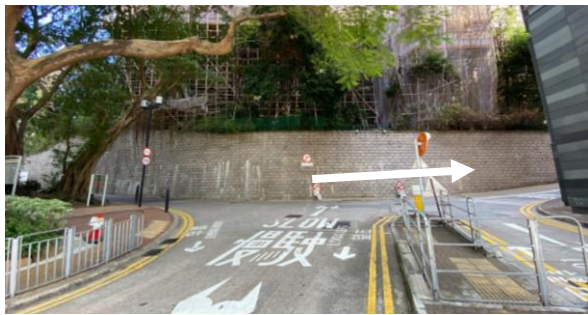

## Directions (CPD2.58)

**By Taxi/ Car:** HKU Centennial Campus Carpark (LG1) 香港大學 百周年校園停車場 賽馬會教學樓

1. Coming from Bonham Road, turn left to enter through the West Gate.

2. Turn right immediately.

3. Go up the ramp.

4. Continue with the climb until you see a roundabout.

5. Take the first exit at the roundabout. Enter the carpark.

6. Pass LG2.

7. Turn left to get to LG1. Almost there.

8. Look for the sign "The Jockey Club Tower." Please alight here.

9. Push through the fire doors and walk ahead. Turn right at the end to see the lift lobby. Press 2/F.

10. Turn left and push through the fire doors.

11. Walk straight ahead and you will see CPD-2.58 (Mok Sau King Lecture Hall)