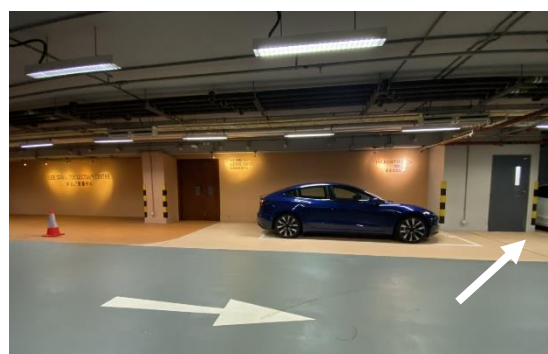

4. Continue with the climb until you see a roundabout.

5. Take the first exit at the roundabout. Enter the carpark.

6. Pass LG2.

7. Turn left to get to LG1. Almost there.

8. Look for the sign "The Jockey Club Tower." Please alight here.

9. Push through the fire doors and walk ahead. Turn right at the end to see the lift lobby. Press 2/F.

10. Turn left and push through the fire doors.

11. Walk straight ahead and you will see CPD-2.58 (Mok Sau King Lecture Hall)