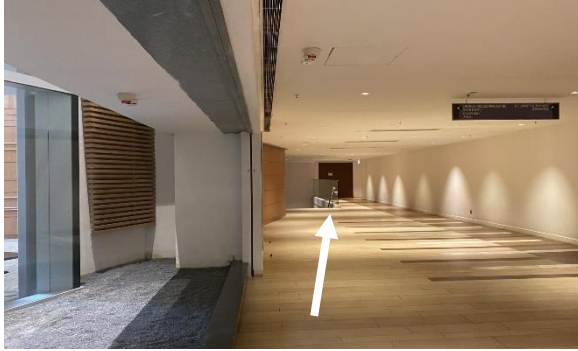

9. Push through the fire doors and walk ahead. Turn right at the end to see the lift lobby. Press 2/F.

10. Turn left and push through the fire doors.

11. Walk straight ahead and you will see CPD-2.58 (Mok Sau King Lecture Hall)