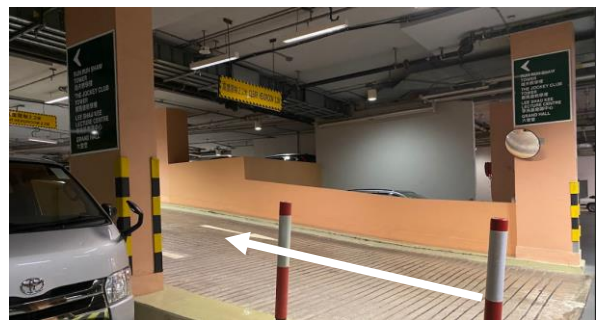

4. Continue with the climb until you see a roundabout.

5. Take the first exit at the roundabout. Enter the carpark.

6. Pass LG2.

7. Turn left to get to LG1. Almost there.

8. Look for the sign "The Jockey Club Tower." Please alight here.

9. Push through the fire doors and walk ahead. Turn right at the end to see the lift lobby. Press 2/F.

10. Turn left and push through the fire doors.

11. Walk straight ahead and you will see CPD-2.58 (Mok Sau King Lecture Hall)