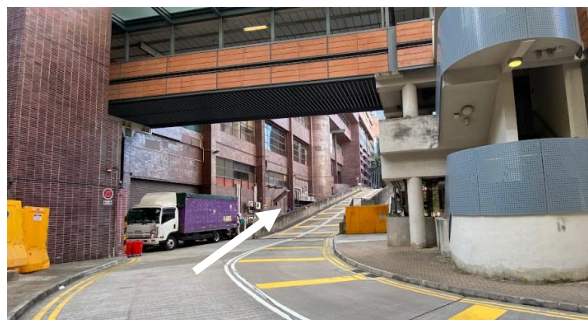

## Directions (CPD2.58)

**By Taxi/ Car:** HKU Centennial Campus Carpark (LG1) 香港大學 百周年校園停車場 賽馬會教學樓

1. Coming from Bonham Road, turn left to enter through the West Gate.

2. Turn right immediately.

3. Go up the ramp.

4. Continue with the climb until you see a roundabout.

5. Take the first exit at the roundabout. Enter the carpark.

6. Pass LG2.

7. Turn left to get to LG1. Almost there.

8. Look for the sign "The Jockey Club Tower." Please alight here.

9. Push through the fire doors and walk ahead. Turn right at the end to see the lift lobby. Press 2/F.

10. Turn left and push through the fire doors.

11. Walk straight ahead and you will see CPD-2.58 (Mok Sau King Lecture Hall)