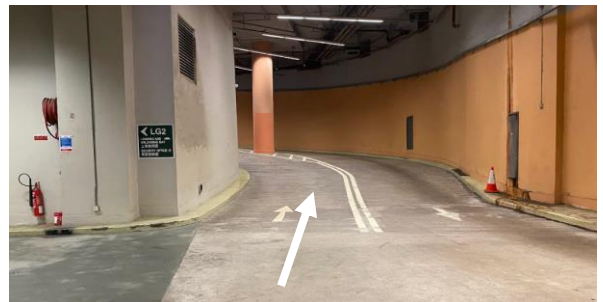

4. Continue with the climb until you see a roundabout.

5. Take the first exit at the roundabout. Enter the carpark.

6. Pass LG2.

7. Turn left to get to LG1. Almost there.

8. Look for the sign "The Jockey Club Tower." Please alight here.

9. Push through the fire doors and walk ahead. Turn right at the end to see the lift lobby. Press 2/F.

10. Turn left and push through the fire doors.

11. Walk straight ahead and you will see CPD-2.58 (Mok Sau King Lecture Hall)